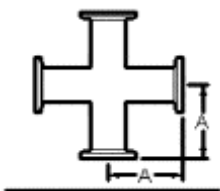

HIGHVAC NW TEES AND CROSSES

NW TEES

PART NUMBER	A	UNIT PRICE
NW16-075-T	1.57	$60.00
NW25-100-T	2.01	$70.00
NW40-150-T	2.40	$78.00
NW50-200-T	3.15	$110.00

304 Stainless Steel

NW REDUCING TEES

PART NUMBER	A	B	UNIT PRICE
NW25x16-T	3.94	1.70	$71.00
NW40x16-T	5.12	1.95	$80.00
NW40x25-T	5.12	2.22	$90.00
NW50x16-T	5.51	2.20	$100.00
NW50x25-T	5.51	2.47	$110.00
NW50x40-T	5.51	2.81	$115.00

304 Stainless Steel

NW REDUCING CROSS

PART NUMBER	A	B	UNIT PRICE
NW25x16-X	3.94	1.70	$100.00
NW40x16-X	5.12	1.95	$130.00
NW40x25-X	5.12	2.22	$140.00
NW50x16-X	5.51	2.20	$175.00
NW50x25-X	5.51	2.47	$180.00
NW50x40-X	5.51	2.81	$185.00

304 Stainless Steel

NW 4-WAY CROSS

PART NUMBER	A	UNIT PRICE
NW16-075-X	1.59	$90.00
NW25-100-X	2.01	$100.00
NW40-150-X	2.58	$135.00
NW50-200-X	3.16	$180.00

NW 5-WAY CROSS

PART NUMBER	A	UNIT PRICE
NW16-075-5X	1.57	$150.00
NW25-100-5X	2.05	$170.00
NW40-150-5X	2.42	$190.00
NW50-200-5X	3.17	$255.00

NW 6-WAY CROSS

PART NUMBER	A	UNIT PRICE
NW16-075-6X	1.57	$170.00
NW25-100-6X	2.05	$190.00
NW40-150-6X	2.42	$230.00
NW50-200-6X	3.17	$360.00

304 Stainless Steel - All Crosses

HIGHVAC, Co.

7191 SE 182nd Pl. , Inglis, Florida 34449

Phone : (352) 447-7033 Fax : (352) 447-1222

Shop online: WWW.HIGHVAC.NET