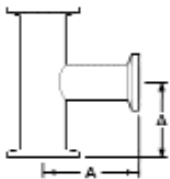

HIGHVAC NW TEES AND CROSSES

NW TEES

| PART NUMBER | A | UNIT PRICE |
|-------------|------|------------|
| NW16-075-T | 1.57 | \$60.00 |
| NW25-100-T | 2.01 | \$70.00 |
| NW40-150-T | 2.40 | \$78.00 |
| NW50-200-T | 3.15 | \$110.00 |