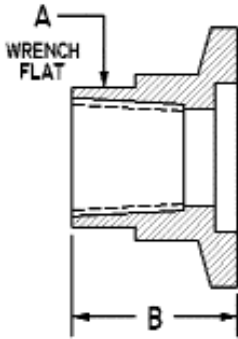

HIGHVAC NW FLANGES AND HARDWARE

FLANGE ADAPTOR TO 1/8" NPT - SS

PART NUMBER	A	B	UNIT PRICE
NW10-050-SP12	0.62	0.75	$18.25
NW16-075-SP12	0.62	0.75	$18.25
NW25-100-SP12	0.88	0.75	$22.00
NW40-150-SP12	1.25	1.00	$31.00
NW50-200-SP12	1.75	1.00	$40.50

Fits thermocouples, use it with teflon tape, 304 stainless

FLANGE ADAPTOR TO 1/8" NPT - ALUMINUM

NW10-050-AP12	0.62	0.75	$13.00
NW16-075-AP12	0.62	0.75	$13.00
NW25-100-AP12	0.88	0.75	$15.00
NW40-150-AP12	1.25	1.00	$17.00
NW50-200-AP12	1.75	1.00	$23.25

Fits thermocouples, use it with teflon tape

FLANGE ADAPTOR TO 1/8" NPT - BRASS

NW10-050-BP12	0.62	0.75	$13.25
NW16-075-BP12	0.62	0.75	$13.25
NW25-100-BP12	0.88	0.75	$14.75
NW40-150-BP12	1.25	1.00	$17.50
NW50-200-BP12	1.75	1.00	$25.25

Fits thermocouples, use it with teflon tape

FLANGE ADAPTOR TO 1/4" NPT ALUMINUM

PART NUMBER	A	B	UNIT PRICE
NW10-050-AP25	0.62	0.75	$13.00
NW16-075-AP25	0.62	0.75	$13.00
NW25-100-AP25	0.88	0.75	$14.25
NW40-150-AP25	1.25	1.00	$17.00
NW50-200-AP25	1.75	1.00	$23.25

Use with Teflon tape

FLANGE ADAPTOR TO 1/4" NPT BRASS

NW10-050-BP25	0.62	0.75	$13.25
NW16-075-BP25	0.62	0.75	$13.25
NW25-100-BP25	0.88	0.75	$14.75
NW40-150-BP25	1.25	1.00	$17.50
NW50-200-BP25	1.75	1.00	$25.25

Use with Teflon tape