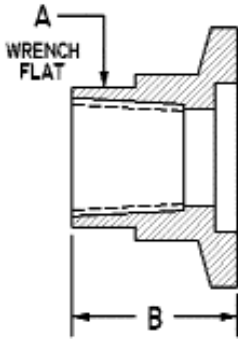

HIGHVAC NW FLANGES AND HARDWARE

FLANGE ADAPTOR TO 1/8" NPT - SS

PART NUMBER	A	B	UNIT PRICE
NW10-050-SP12	0.62	0.75	\$18.25
NW16-075-SP12	0.62	0.75	\$18.25
NW25-100-SP12	0.88	0.75	\$22.00
NW40-150-SP12	1.25	1.00	\$31.00
NW50-200-SP12	1.75	1.00	\$40.50

Fits thermocouples, use it with teflon tape, 304 stainless

FLANGE ADAPTOR TO 1/8" NPT - ALUMINUM

NW10-050-AP12	0.62	0.75	\$13.00
NW16-075-AP12	0.62	0.75	\$13.00
NW25-100-AP12	0.88	0.75	\$15.00
NW40-150-AP12	1.25	1.00	\$17.00
NW50-200-AP12	1.75	1.00	\$23.25