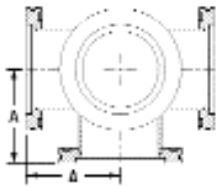

HIGHVAC ISO CROSSES

CROSSES - 304 STAINLESS STEEL

PART NUMBER	A	UNIT PRICE
ISO63-250-X	3.25	\$384.75
ISO80-300-X	3.50	\$559.75
ISO100-400-X	4.13	\$599.75
ISO160-600-X	5.38	\$1019.75
ISO200-800-X	7.38	\$1764.75
ISO250-1000-X	9.88	\$2174.75
ISO320-1200-X	10.87	Call For Quote
ISO400-1600-X	13.37	Call For Quote
ISO500-2000-X	15.87	Call For Quote

ISO63 - ISO500
LARGE FLANGES

5-WAY CROSSES 304 STAINLESS STEEL

PART NUMBER	A	UNIT PRICE
ISO63-250-5X	4.00	\$614.75
ISO80-300-5X	3.50	\$779.75
ISO100-400-5X	5.12	\$889.75
ISO160-600-5X	6.34	\$1469.75
ISO200-800-5X	7.25	\$2194.75
ISO250-1000-5X	9.75	\$3059.75

6-WAY CROSSES 304 STAINLESS STEEL

PART NUMBER	A	UNIT PRICE
ISO63-250-6X	4.00	\$714.75
ISO80-300-6X	3.50	\$914.75
ISO100-400-6X	5.12	\$979.75
ISO160-600-6X	6.34	\$1634.75
ISO200-800-6X	7.25	\$2634.75
ISO250-1000-6X	9.75	\$3389.75