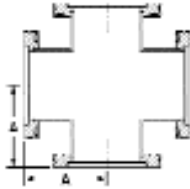

HIGHVAC ISO CROSSES

CROSSES - 304 STAINLESS STEEL

PART NUMBER	A	UNIT PRICE
ISO63-250-X	3.25	\$384.75
ISO80-300-X	3.50	\$559.75
ISO100-400-X	4.13	\$599.75
ISO160-600-X	5.38	\$1019.75
ISO200-800-X	7.38	\$1764.75
ISO250-1000-X	9.88	\$2174.75
ISO320-1200-X	10.87	Call For Quote
ISO400-1600-X	13.37	Call For Quote
ISO500-2000-X	15.87	Call For Quote

ISO63 - ISO500
LARGE FLANGES

5-WAY CROSSES 304 STAINLESS STEEL

PART NUMBER	A	UNIT PRICE
ISO63-250-5X	4.00	\$614.75
ISO80-300-5X	3.50	\$779.75
ISO100-400-5X	5.12	\$889.75
ISO160-600-5X	6.34	\$1469.75
ISO200-800-5X	7.25	\$2194.75
ISO250-1000-5X	9.75	\$3059.75

6-WAY CROSSES 304 STAINLESS STEEL

PART NUMBER	A	UNIT PRICE
ISO63-250-6X	4.00	\$714.75
ISO80-300-6X	3.50	\$914.75
ISO100-400-6X	5.12	\$979.75
ISO160-600-6X	6.34	\$1634.75
ISO200-800-6X	7.25	\$2634.75
ISO250-1000-6X	9.75	\$3389.75