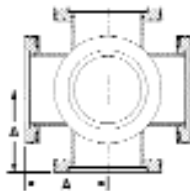

HIGHVAC ISO CROSSES

CROSSES - 304 STAINLESS STEEL

PART NUMBER	A	UNIT PRICE
ISO63-250-X	3.25	\$384.75
ISO80-300-X	3.50	\$559.75
ISO100-400-X	4.13	\$599.75
ISO160-600-X	5.38	\$1019.75
ISO200-800-X	7.38	\$1764.75
ISO250-1000-X	9.88	\$2174.75
ISO320-1200-X	10.87	Call For Quote
ISO400-1600-X	13.37	Call For Quote
ISO500-2000-X	15.87	Call For Quote

ISO63 - ISO500
LARGE FLANGES

5-WAY CROSSES 304 STAINLESS STEEL

PART NUMBER	A	UNIT PRICE
ISO63-250-5X	4.00	\$614.75
ISO80-300-5X	3.50	\$779.75
ISO100-400-5X	5.12	\$889.75
ISO160-600-5X	6.34	\$1469.75
ISO200-800-5X	7.25	\$2194.75
ISO250-1000-5X	9.75	\$3059.75

6-WAY CROSSES 304 STAINLESS STEEL

PART NUMBER	A	UNIT PRICE
ISO63-250-6X	4.00	\$714.75
ISO80-300-6X	3.50	\$914.75
ISO100-400-6X	5.12	\$979.75
ISO160-600-6X	6.34	\$1634.75
ISO200-800-6X	7.25	\$2634.75
ISO250-1000-6X	9.75	\$3389.75