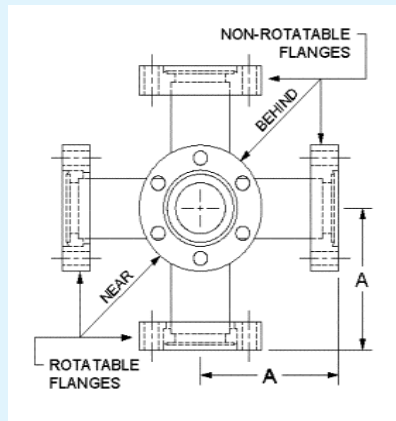

PART NUMBER	FLANGE O.D.	TUBE O.D.	A	PRICE
CF133-075-6X	1.33	.75	1.50	$299.75
CF212-100-6X	2.12	1.00	2.04	$309.75
CF275-150-6X	2.75	1.50	2.46	$309.75
CF338-200-6X	3.38	2.00	3.21	$634.75
CF450-250-6X	4.50	2.50	3.38	$834.75
CF450-250-6X-L	4.50	2.50	4.12	$899.75
CF462-300-6X	4.62	3.00	3.63	$1,054.75
CF600-400-6X	6.00	4.00	4.32	$1,249.75
CF600-400-6X-L	6.00	4.00	5.31	$1,274.75
CF675-500-6X	6.75	5.00	4.71	$1,749.75
CF800-600-6X	8.00	6.00	5.50	$2,400.00
CF800-600-6X-L	8.00	6.00	6.56	$2,500.00
CF1000-800-6X	10.00	8.00	7.50	$3,500.00
CF1325-1000-6X	13.25	10.00	10.00	Call For Quote